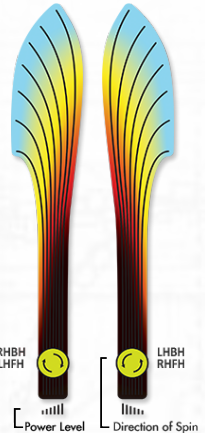

Stable-Overstable
21.5mm Distance Driver

Photon

The Photon is best described as a longer Tesla, with power throwers able to achieve some flight extending turn, and all throwers getting a reliable fade. The Photon is naturally headwind resistant but average power throwers can use a headwind to emulate those extended flights of high power throwers.

Neutron Proton PLASMA
FISSION