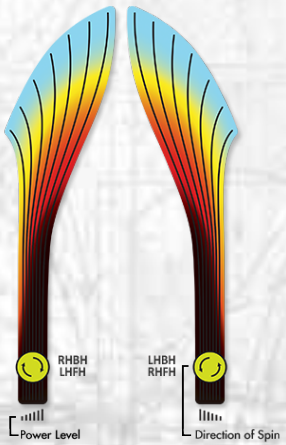

Neutron

Stable-Overstable
21.5mm Distance Driver

Photon

The Photon is best described as a longer Tesla, with power throwers able to achieve some flight extending turn, and all throwers getting a reliable fade. The Photon is naturally headwind resistant but average power throwers can use a headwind to emulate those extended flights of high power throwers.

Neutron Proton PLASMA
FISSION

Stable-Understable
21.5mm Distance Driver

Wave

The Wave is best described as a longer Inertia, with a stable-understable flight profile and a responsiveness that makes it useful across the power spectrum. Available in weights 175g - 155g, the Wave is the type of driver that players may bag in two or more weights for shot variety. For the most powerful throws, long gliding turnovers and hyzerflip gut shots are possible with the Wave. For average powered throws the Wave will simply extend a variety of lines, from anhyzers to hyzerflips to headwind-assisted turnovers.

Neutron Proton PLASMA

Understable
21.5mm Distance Driver

Orbital

The Orbital is designed as the most understable driver in the acclaimed 21.5mm Distance class. Fans of the Wave, Inertia, and Impulse will find a familiar highly responsive character in the Orbital, as it can be manipulated onto a variety of lines relative to power level and release angles. Smooth throwers and those with modest driver power will maximize straight distance flights best with the Orbital. Power throwers will discover a range of roller, sky turn, and low ceiling finesse lines