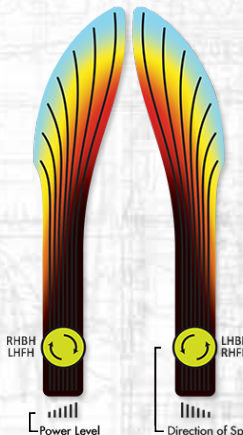

Servo

Stable-Overstable
17mm Fairway Driver

The Servo is part of a new class of fairway drivers with a lower power requirement and more controllable speed. Its extended GYRO™ Push yields a straighter lateral movement and immense glide with an effortless forward fade. Both high- and low-power throwers alike will achieve easy pinpoint accuracy with ultimate line control, making the Servo their go-to placement driver in the fairway.

Switch

Stable-Understable
17mm Fairway Driver

The Switch is part of a new class of fairway drivers with a lower power requirement and more controllable speed. Its extended GYRO™ Push and understable profile offers smooth controlled turnovers and a delayed minimal fade. This disc will excel with its ability to cruise for low power throwers. The controlled turnover in conjunction with minimal fade allows for superb accuracy in tight fairways.

Relay

Stable-Understable
16mm Fairway Driver

The Relay features a slim 16mm wing that feels extra chunky in the hand while still being our easiest to grip driver. While advanced and expert throwers will have a healthy flip and turn to carve with, beginner to average disc golfers will get a controllable straight flyer that doesn't need much power. The Relay's low speed demands make it the easiest MVP driver to throw for beginners, and the best all-around "powered-down" disc for experts.