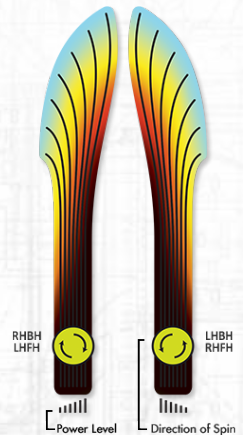

PLASMA

Resistor

Overstable
17mm Fairway Driver

The Resistor is part of a new slower family of fairway drivers with a more controllable speed. The combination of its flat overstable profile and GYRO™ technology allows it to resist turn and experience a strong reliable fade.

Servo

Stable-Overstable
17mm Fairway Driver

The Servo is part of a new class of fairway drivers with a lower power requirement and more controllable speed. Its extended GYRO™ Push yields a straighter lateral movement and immense glide with an effortless forward fade. Both high- and low-power throwers alike will achieve easy pinpoint accuracy with ultimate line control, making the Servo their go-to placement driver in the fairway.

Switch

Stable-Understable
17mm Fairway Driver

The Switch is part of a new class of fairway drivers with a lower power requirement and more controllable speed. Its extended GYRO™ Push and understable profile offers smooth controlled turnovers and a delayed minimal fade. This disc will excel with its ability to cruise for low power throwers. The controlled turnover in conjunction with minimal fade allows for superb accuracy in tight fairways.

Relay

Stable-Understable
16mm Fairway Driver

The Relay features a slim 16mm wing that feels extra chunky in the hand while still being our easiest to grip driver. While advanced and expert throwers will have a healthy flip and turn to carve with, beginner to average disc golfers will get a controllable straight flyer that doesn't need much power. The Relay's low speed demands make it the easiest MVP driver to throw for beginners, and the best all-around "powered-down" disc for experts.