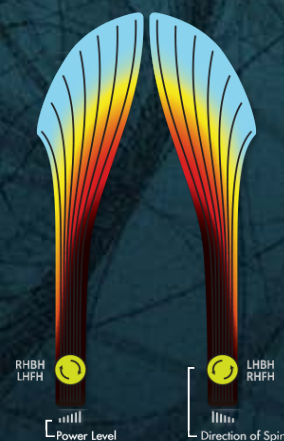

Thrill

Overstable
21.5mm Distance Driver

The Thrill will be workably overstable for just about any arm, with strong resistance to turn even in strong headwinds. As a 21.5mm class GYRO™ driver, the Thrill is designed to hit a midpoint of stability between two MVP Disc Sports models, the Phase and Photon. The Thrill will debut in grippy opaque dual-color Neutron plastic, soon to be followed by dual-color candy Proton plastic.

Defy

Straight-Stable
21.5mm Distance Driver

The Defy will be straight for a wide range of players and situations. For tailwinds and lower powered players, the Defy's overstable nature will come out. For light headwinds and higher powered players, the Defy will fly some remarkably straight and s-curve lines. As a 21.5mm class GYRO™ driver, the Defy is designed to hit a midpoint of stability between two MVP Disc Sports models, the Photon and Wave. The Defy will debut in grippy opaque dual-color Neutron plastic, soon to be followed by dual-color candy Proton plastic.

Vanish

Understable
21.5mm Distance Driver

The Vanish will be straight to understable depending on the thrower and wind conditions. The Vanish's stability profile places it near a threshold of being straight at low power or in tailwinds, and controllably understable at high power or in mild headwinds. As a 21.5mm class GYRO™ driver, the Vanish is designed to hit a midpoint of stability between two MVP Disc Sports models, the Wave and Orbital. The Vanish will debut in grippy opaque dual-color Neutron plastic.

Overstable
20mm Fairway Driver

Fireball

The Fireball is overstable and wind-resistant like the MVP Motion, but has an overall straighter and longer flight profile. The Fireball has a longer forward push during its early stage of fade, where the Motion would have begun a long gradual fade. At the end of its flight the Fireball will drop later and more abruptly than the Motion.