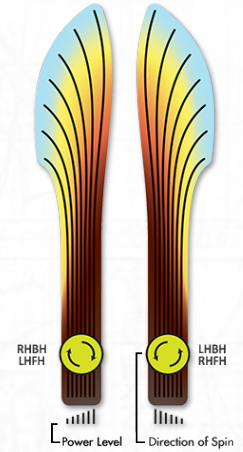

PLASMA

Resistor

Overstable
17mm Fairway Driver

The Resistor is part of a new slower family of fairway drivers with a more controllable speed. The combination of its flat overstable profile and GYRO™ technology allows it to resist turn and experience a strong reliable fade.

Servo

Stable-Overstable
17mm Fairway Driver

The Servo is part of a new class of fairway drivers with a lower power requirement and more controllable speed. Its extended GYRO™ Push yields a straighter lateral movement and immense glide with an effortless forward fade. Both high- and low-power throwers alike will achieve easy pinpoint accuracy with ultimate line control, making the Servo their go-to placement driver in the fairway.

Switch

Stable-Understable
17mm Fairway Driver

The Switch is part of a new class of fairway drivers with a lower power requirement and more controllable speed. Its extended GYRO™ Push and understable profile offers smooth controlled turnovers and a delayed minimal fade. This disc will excel with its ability to cruise for low power throwers. The controlled turnover in conjunction with minimal fade allows for superb accuracy in tight fairways.

Relay

Stable-Understable
16mm Fairway Driver

The Relay features a slim 16mm wing that feels extra chunky in the hand while still being our easiest to grip driver. While advanced and expert throwers will have a healthy flip and turn to carve with, beginner to average disc golfers will get a controllable straight flyer that doesn't need much power. The Relay's low speed demands make it the easiest MVP driver to throw for beginners, and the best all-around "powered-down" disc for experts.