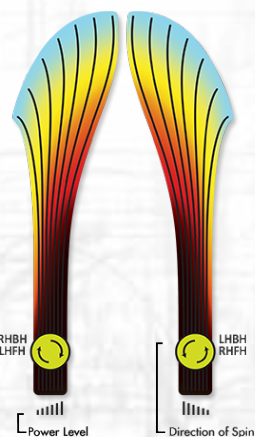

Neutral-Stable 18.5mm Fairway Driver

Amp

The Amp has a controllable turn with substantial glide and a subtle fade. It is excellent for both high and low power players looking for easy, controllable distance with accuracy.

PLASMA