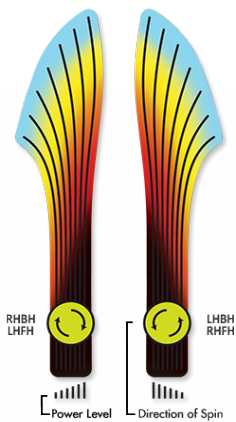

Stable-Overstable

13mm Midrange Driver

Vector

The Vector combines a classic stable-overstable midrange rim with GYRO™ Technology to provide long straight lines with a late and predictable fade. Vector will fight winds with a straight travel and can handle high-powered throws for maximum accuracy on those hard-to-reach midrange lines.

(N)eutron (P)roton (E)clipse