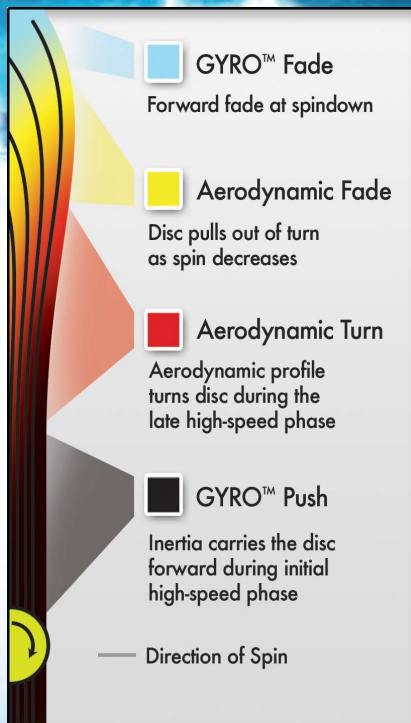

Direction of Spin

Clockwise and counter-clockwise disc rotations produce opposite side-to-side movements and ending fade.

Clockwise
RHBH Right-Hand Backhand
LHFH Left-Hand Forehand

Counter-clockwise
LHBH Left-Hand Backhand
RHFH Right-Hand Forehand

This chart only shows Clockwise flights. Consider a mirror image result for most Counter-Clockwise flights.