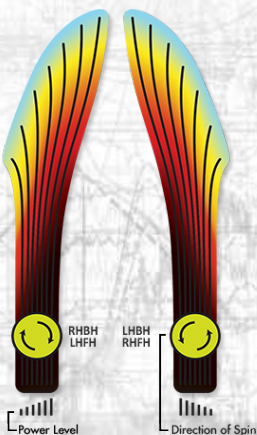

(N)eutron

Stable-Understable

12mm Midrange Driver

Tangent

Low power throwers will find this disc to be great for easy neutral lines and effortless glide. The Tangent features a smooth profile that offers a sleek modern feel, and will fit your hand like a glove.

(N)eutron (P)roton (E)clipse

PLASMA

Ion

Stable-Overstable
11mm Putt & Approach

The Ion's beaded rim design makes it a straight to overstable flier. Power putters can use the Ion with confidence. It is capable of holding long powerful lines with a late subtle fade. This makes it a very versatile putter that can be used in all conditions..