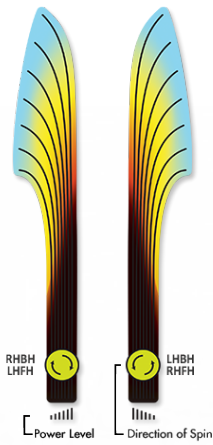

Nitro

Stable-Overstable
23mm Distance Driver

The MVP Nitro is a stable-overstable distance driver from the new high speed 23mm class. Nitro falls in the general stability lineage of Servo, Volt, Tesla, and Photon, with a turn-resistant profile that covers ground and guarantees a fade finish. Average throwers may need lighter weights or headwinds to achieve what little turn is offered by Nitro, while power throwers will find a workable and responsive shallow turn.

Octane

Stable-Understable
23mm Distance Driver

The MVP Octane is a stable-understable distance driver from the new high speed 23mm class. Octane falls in the general stability lineage of Switch, Amp, Inertia, and Wave, with a slight-turn profile that holds long and straight until its fade finish. The 23mm Octane is designed to be relatively less understable than its 21.5mm counterpart Wave. Average throwers should see straight flights with fade, while power throwers will be able to hyzerflip for max distance and tailwind lines.

Catalyst

Understable
23mm Distance Driver

The Catalyst is a perfect starter for big distance. Its stability profile lends itself to being incredibly useful even when underpowered. Catalyst is relatively less understable than its 20mm counterpart, the Orbital. High power throwers will be able to control rollers, sky anhyzers, and tight turns, while average to low power players will get easy distance with great glide, and a power responsive amount of turn-to-straight.

Overstable
21.5mm Distance Driver

Phase

The Phase caps off the acclaimed 21.5mm Distance class. Fans of the Photon, Motion, and Resistor will love the power resistance and wind-fighting characteristics that make the Phase perfect for throwing strong lines in any wind condition, with absolute confidence in its overstable finish. Forehanders, big arms, and those facing a windy line will appreciate what the Phase adds to their arsenal of reliable options.