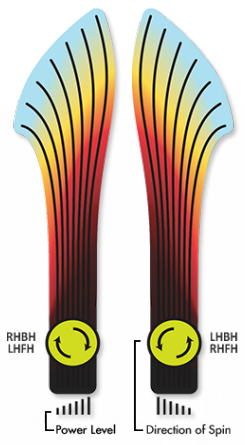

Neutron Proton Eclipse
Electron PLASMA

Anode

Neutral-Stable
11mm Putt & Approach

Clean putting releases and straight flights make the Anode our most accurate putter. Long smooth hyzer and anhyzer lines are made easy with the Anode as an approach disc. Great glide contributes to its ability to adapt to any putting style.

Neutron Proton Eclipse
PLASMA

Atom

Straight-Stable
10mm Putt & Approach

The Atom is a straight flyer with enormous potential off the tee and on long approaches. Right off the shelf, the Atom has a neutral stability with just a bit of fade. Over time the Atom will wear in to an extremely straight and floaty putter. The Atom combines Electron baseline putter plastic with the extended flight phases of GYRO™ Overmold Technology, producing a tactile and controllable go-to putter.

Electron

Straight-Stable
Mini Disc

Nano

The Nano is a mini disc suitable for playing mini disc golf or as a marker in competitive disc golf. It bears the same premium quality, aesthetics, and high production standards as our golf discs in half the diameter. Mark your lie in style, and reinforce that all-important confidence in your plastic. For those who enjoy throwing mini discs, the Nano has a versatile straight-stable flight that can be used for low-power indoor throws as well as high-power outdoor throws. The Nano is a must-have for every MVP thrower.