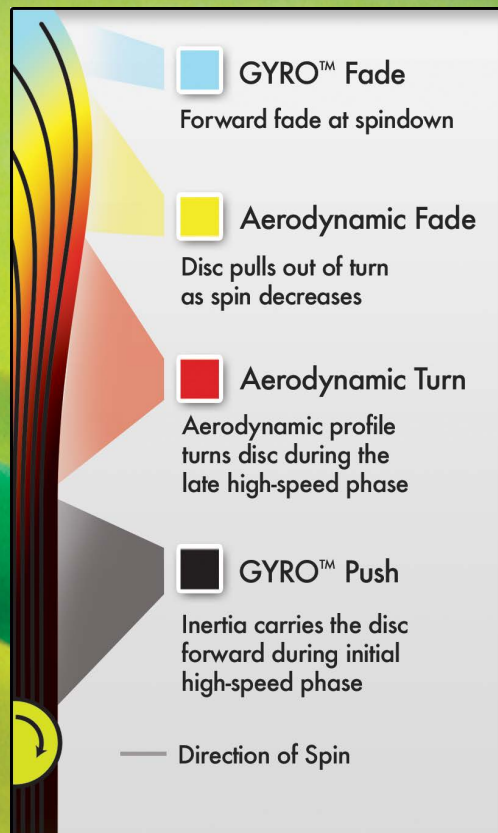

(E)lectron
plastic

SPIN

stable-understable
11mm putt/approach

21.5mm rim

20mm rim

DISTANCE DRIVERS

Axiom Discs feature MVP's

GYRO™
OVERMOLD TECHNOLOGY

heavier rim, lighter core.
oldschool disc physics meets
the modern beveled wing

AXIOM DISCS

17mm rim
FAIRWAY DRIVERS

12mm rim
MIDRANGE DRIVERS

10mm rim
PUTT & APPROACH

Axiom Discs models represent a system of complementary flight characteristics.