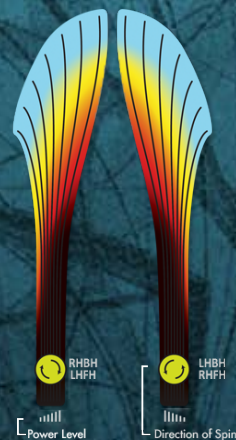

Trust your throwing style and angles to interpret these flight descriptions. Your results may vary.

Direction of Spin

Clockwise and counter-clockwise disc rotations produce opposite side-to-side movements and ending fade.

Clockwise
RHBH Right-Hand Backhand
LHFH Left-Hand Forehand

Counter-clockwise
LHBH Left-Hand Backhand
RHFH Right-Hand Forehand

This chart only shows Clockwise flights. Consider a mirror image result for most Counter-Clockwise flights.

Thrill

Overstable
21.5mm Distance Driver

The Thrill will be workably overstable for just about any arm, with strong resistance to turn even in strong headwinds. As a 21.5mm class GYRO™ driver, the Thrill is designed to hit a midpoint of stability between two MVP Disc Sports models, the Phase and Photon. The Thrill will debut in grippy opaque dual-color Neutron plastic, soon to be followed by dual-color candy Proton plastic.

Defy

Straight-Stable
21.5mm Distance Driver

The Defy will be straight for a wide range of players and situations. For tailwinds and lower powered players, the Defy's overstable nature will come out. For light headwinds and higher powered players, the Defy will fly some remarkably straight and s-curve lines. As a 21.5mm class GYRO™ driver, the Defy is designed to hit a midpoint of stability between two MVP Disc Sports models, the Photon and Wave. The Defy will debut in grippy opaque dual-color Neutron plastic, soon to be followed by dual-color candy Proton plastic.