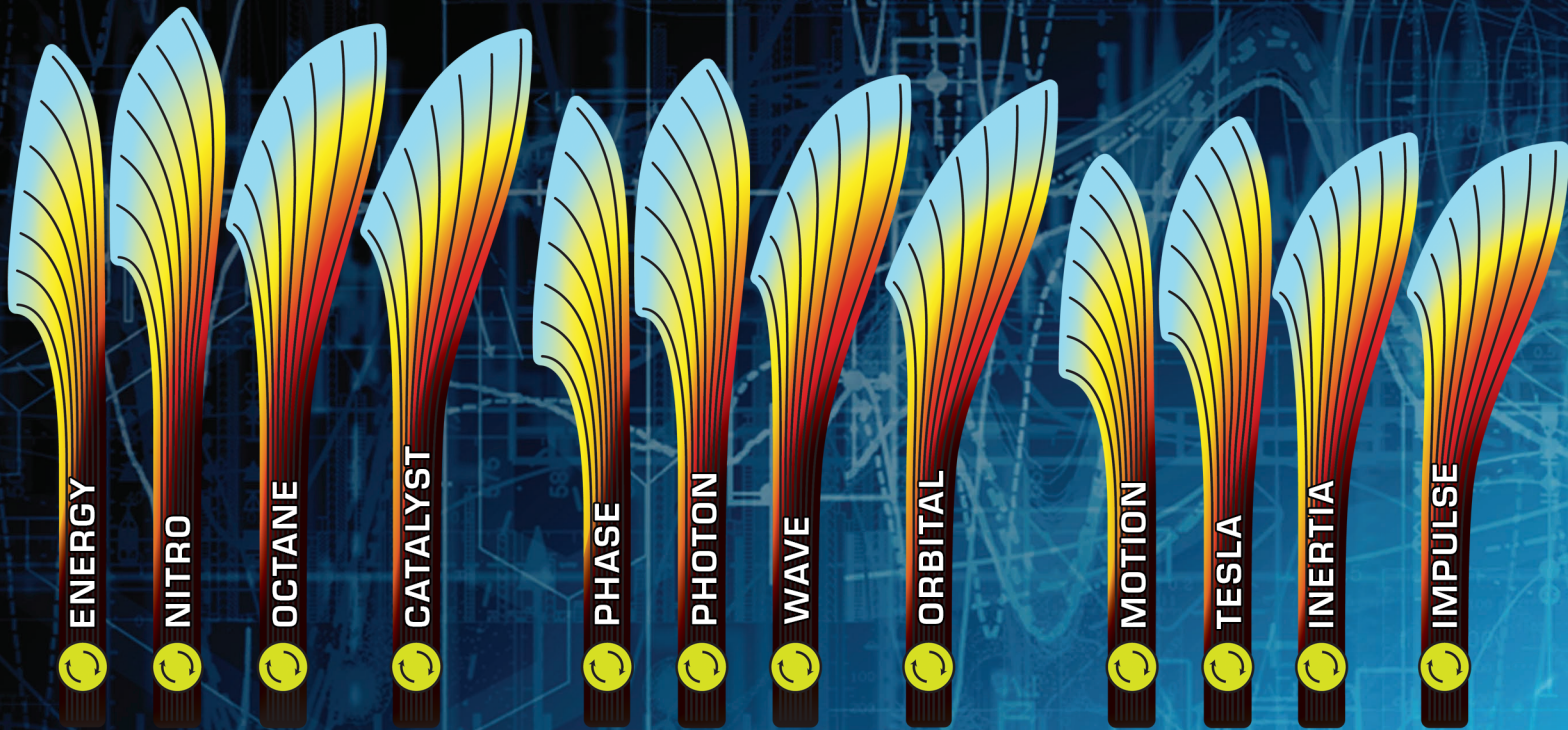

- GYRO™ Fade
Forward fade at spindown
- Aerodynamic Fade
Disc pulls out of turn as spin decreases
- Aerodynamic Turn
Aerodynamic profile turns disc during the late high-speed phase
- GYRO™ Push
Inertia carries the disc forward during initial high-speed phase

MVP Flight Charts describe the flight of GYRO™ discs with variable lines according to power and direction of spin.

GYRO™ Technology : ReInventing the Look of Performance

FISSION™ MICROBUBBLE TECHNOLOGY

- Optimizes**
- Weight Distribution
 - Core:Rim Density Ratio
 - Total Disc Weight
 - Glide & Stability

GYRO™

OVERMOLD TECHNOLOGY

23mm rim

21.5mm rim

20mm rim

DISTANCE DRIVERS

The GYRO™ Difference

GYRO™ is about moving mass outward.

The earliest flying discs were highly gyroscopic, with a bulky narrow rim at the edge of a thin plate. As golf discs evolved into a modern triangular rim shape, that gyroscopic potential has diminished as the bulk moves inward.