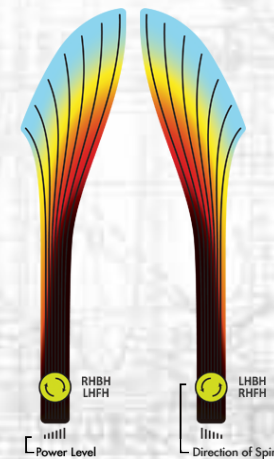

Nitro

Stable-Overstable
23mm Distance Driver

The MVP Nitro is a stable-overstable distance driver from the new high speed 23mm class. Nitro falls in the general stability lineage of Servo, Volt, Tesla, and Photon, with a turn-resistant profile that covers ground and guarantees a fade finish. Average throwers may need lighter weights or headwinds to achieve what little turn is offered by Nitro, while power throwers will find a workable and responsive shallow turn.

Octane

Stable-Understable
23mm Distance Driver

The MVP Octane is a stable-understable distance driver from the new high speed 23mm class. Octane falls in the general stability lineage of Switch, Amp, Inertia, and Wave, with a slight-turn profile that holds long and straight until its fade finish. The 23mm Octane is designed to be relatively less understable than its 21.5mm counterpart Wave. Average throwers should see straight flights with fade, while power throwers will be able to hyzerflip for max distance and tailwind lines.

Catalyst

Understable
23mm Distance Driver

The Catalyst is a perfect starter for big distance. Its stability profile lends itself to being incredibly useful even when underpowered. Catalyst is relatively less understable than its 20mm counterpart, the Orbital. High power throwers will be able to control rollers, sky anhyzers, and tight turns, while average to low power players will get easy distance with great glide, and a power responsive amount of turn-to-straight.

Overstable
21.5mm Distance Driver

Phase

The Phase caps off the acclaimed 21.5mm Distance class. Fans of the Photon, Motion, and Resistor will love the power resistance and wind-fighting characteristics that make the Phase perfect for throwing strong lines in any wind condition, with absolute confidence in its overstable finish. Forehanders, big arms, and those facing a windy line will appreciate what the Phase adds to their arsenal of reliable options.