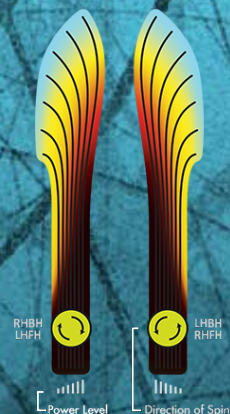

(N)eutron (P)roton PLASMA

Understable
20mm Fairway Driver

Virus

The Virus is Axiom's easiest to throw distance driver, with a glide and responsive understability that keeps it in the air. Power throwers will be able to flex huge turnover shots with straight forward fade. Average throwers will be able to extend and shape lines using the Virus' turn and gentle fade.

(N)eutron (P)roton

Clash

Overstable
17mm Fairway Driver

The Clash is a unique line-shaping complement to the Crave, built to open up more lines on the fairway. Wherever the Crave is too straight, or doesn't fade enough, the Clash picks up and shines. High-power throws will activate a greater turning phase than Crave to shape lines; however at any power level the Clash will fade more than the Crave. This yields a responsive and rangeable fairway driver.

Crave

Stable-Overstable
17mm Fairway Driver

The Crave provides controllable straight flights with a great feel and loads of dual-color style. Relative to MVP drivers, the Crave is like a seasoned Servo. The popular "worn workhorse-stable" vibe is achieved with subtle wing contours that also feel great in the hand. The stability, range of weights, and easy throw make the Crave a GYRO™ rig staple.

Inspire

Neutral-Stable
17mm Fairway Driver

The Inspire is the second fairway driver from Axiom Discs, and is an understable complement to the breakout hit Crave. Skilled players will be able to get smooth straight and turnover/flip lines from the Inspire, while beginners and lower-powered throwers will gain distance and usability from its understable nature. Inspire is the easiest-to-throw GYRO™ driver.