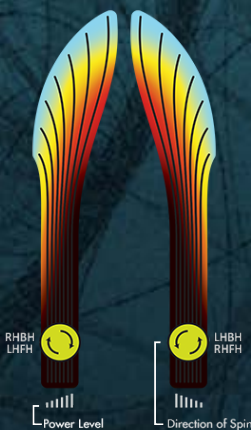

(N)eutron (P)roton PLASMA

Understable
20mm Fairway Driver

Virus

The Virus is Axiom's easiest to throw distance driver, with a glide and responsive understability that keeps it in the air. Power throwers will be able to flex huge turnover shots with straight forward fade. Average throwers will be able to extend and shape lines using the Virus' turn and gentle fade.

(N)eutron (P)roton

Clash

Overstable
17mm Fairway Driver

The Clash is a unique line-shaping complement to the Crave, built to open up more lines on the fairway. Wherever the Crave is too straight, or doesn't fade enough, the Clash picks up and shines. High-power throws will activate a greater turning phase than Crave to shape lines; however at any power level the Clash will fade more than the Crave. This yields a responsive and rangeable fairway driver.

Crave

Stable-Overstable
17mm Fairway Driver

The Crave provides controllable straight flights with a great feel and loads of dual-color style. Relative to MVP drivers, the Crave is like a seasoned Servo. The popular "worn workhorse-stable" vibe is achieved with subtle wing contours that also feel great in the hand. The stability, range of weights, and easy throw make the Crave a GYRO™ rig staple.

Inspire

Neutral-Stable
17mm Fairway Driver

The Inspire is the second fairway driver from Axiom Discs, and is an understable complement to the breakout hit Crave. Skilled players will be able to get smooth straight and turnover/flip lines from the Inspire, while beginners and lower-powered throwers will gain distance and usability from its understable nature. Inspire is the easiest-to-throw GYRO™ driver.