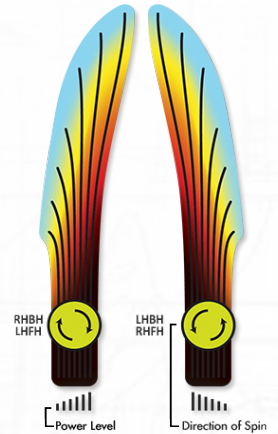

(N)eutron (P)roton (E)clipse

PLASMA

Ion

Stable-Overstable
11mm Putt & Approach

The Ion's beaded rim design makes it a straight to overstable flier. Power putters can use the Ion with confidence. It is capable of holding long powerful lines with a late subtle fade. This makes it a very versatile putter that can be used in all conditions..

Neutron Proton Eclipse
Electron PLASMA

Anode

Neutral-Stable
11mm Putt & Approach

Clean putting releases and straight flights make the Anode our most accurate putter. Long smooth hyzer and anhyzer lines are made easy with the Anode as an approach disc. Great glide contributes to its ability to adapt to any putting style.

Neutron Proton Eclipse
PLASMA

Atom

Straight-Stable
10mm Putt & Approach

The Atom is a straight flyer with enormous potential off the tee and on long approaches. Right off the shelf, the Atom has a neutral stability with just a bit of fade. Over time the Atom will wear in to an extremely straight and floaty putter. The Atom combines Electron baseline putter plastic with the extended flight phases of GYRO™ Overmold Technology, producing a tactile and controllable go-to putter.