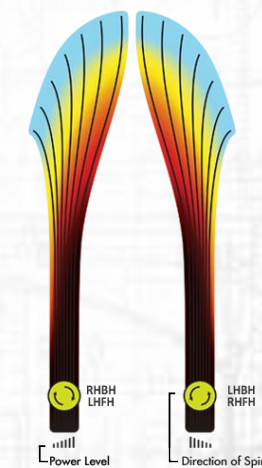

Catalyst

Understable
23mm Distance Driver

The Catalyst is a perfect starter for big distance. Its stability profile lends itself to being incredibly useful even when underpowered. Catalyst is relatively less understable than its 20mm counterpart, the Orbital. High power throwers will be able to control rollers, sky anhyzers, and tight turns, while average to low power players will get easy distance with great glide, and a power responsive amount of turn-to-straight.