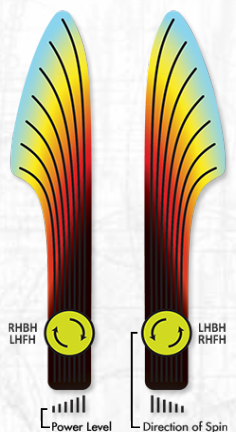

Relay

Stable-Understable
16mm Fairway Driver

The Relay features a slim 16mm wing that feels extra chunky in the hand while still being our easiest to grip driver. While advanced and expert throwers will have a healthy flip and turn to carve with, beginner to average disc golfers will get a controllable straight flyer that doesn't need much power. The Relay's low speed demands make it the easiest MVP driver to throw for beginners, and the best all-around "powered-down" disc for experts.

(N)eutron (P)roton (E)clipse

Neutral-Stable

13mm Midrange Driver

Axis

Great glide and tight line-holding accuracy has made the Axis a standby in MVP bags. While its classic design can be thrown with ease by newer players, it can also accept high-power throws for maximum accuracy on those distant approach shots.

(N)eutron (P)roton (E)clipse

Overstable

12mm Midrange Driver

Tensor

The Tensor will exhibit reliable high-speed stability for power throwers and is great for approach shots on windy days. The Tensor has outstanding glide coupled with its great high-speed stability, always followed by a dependable fade.

(N)eutron

Stable-Understable

12mm Midrange Driver

Tangent

Low power throwers will find this disc to be great for easy neutral lines and effortless glide. The Tangent features a smooth profile that offers a sleek modern feel, and will fit your hand like a glove.