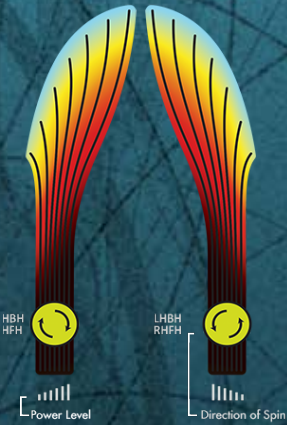

Alias

Overstable
17mm Fairway Driver

The Alias is a straight-flying placement midrange similar to the popular Tangent, but with a bit more high-speed stability. This point-and-shoot midrange has the ability to lock into straight lines and hyzers, as well as pan out of high anhyzer shots and shallow helix lines. The Alias simply goes where it is sent.

Neutron Proton

Theory

Stable-Overstable
17mm Fairway Driver

The Theory is the perfect complement to the Alias. A flat release with moderate power will allow a gradual and predictable turn with great drift. Low power throwers can achieve very straight, neutral lines. Power throwers can also use this for consistent hyzerflips with an extended glide.

Neutron PLASMA

Envy

Stable-Overstable
10mm Putt & Approach

The Envy has a smooth modern feel that fits in the hand perfectly, lending confidence for both putt and approach duties. The Envy exhibits reliable high-speed stability and a minimal fade. With a slightly lower profile and cruising speed than the Ion and Anode class, the Envy is a uniquely "lid-like" stable putter.

Neutron + SOFT Proton PLASMA

Proxy

Straight-Stable
10mm Putt & Approach

The Proxy shares the Envy mold's core, lending the same low-profile feel and solid grip, along with a short wing width and wide flight plate diameter for superior glide. The Proxy sets itself apart from the Envy with a remarkably straight forward-fading finish. A bit of high-speed turn potential allows the Proxy's lines to be manipulated over a broad range of power, and helps less powerful throwers achieve straight putter drives.

Neutron + SOFT PLASMA