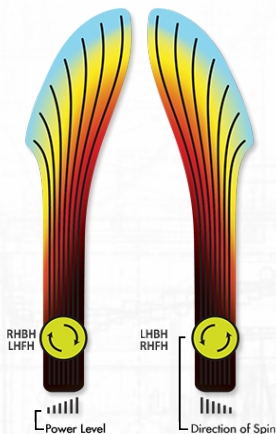

Relay

Stable-Understable
16mm Fairway Driver

The Relay features a slim 16mm wing that feels extra chunky in the hand while still being our easiest to grip driver. While advanced and expert throwers will have a healthy flip and turn to carve with, beginner to average disc golfers will get a controllable straight flyer that doesn't need much power. The Relay's low speed demands make it the easiest MVP driver to throw for beginners, and the best all-around "powered-down" disc for experts.

Stable-Overstable

13mm Midrange Driver

Vector

The Vector combines a classic stable-overstable midrange rim with GYRO™ Technology to provide long straight lines with a late and predictable fade. Vector will fight winds with a straight travel and can handle high-powered throws for maximum accuracy on those hard-to-reach midrange lines.

(N)eutron (P)roton (E)clipse

Neutral-Stable

13mm Midrange Driver

Axis

Great glide and tight line-holding accuracy has made the Axis a standby in MVP bags. While its classic design can be thrown with ease by newer players, it can also accept high-power throws for maximum accuracy on those distant approach shots.

(N)eutron (P)roton (E)clipse

Overstable

12mm Midrange Driver

Tensor

The Tensor will exhibit reliable high-speed stability for power throwers and is great for approach shots on windy days. The Tensor has outstanding glide coupled with its great high-speed stability, always followed by a dependable fade.