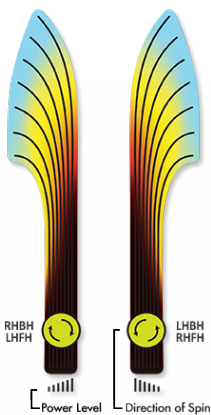

Tesla

Stable-Overstable
20mm Distance Driver

The Tesla's responsive design balances a subtle turn and reliable fade, while a pronounced glide and forward finish gain extra distance. The Tesla extends high power or headwind lines and has plenty of bite to fade back reliably and reduce lateral drift. The Tesla can be considered the big brother to our acclaimed Volt fairway driver. Choose the Tesla for long-range pinpoint accuracy.

Inertia

Stable-Understable
20mm Distance Driver

The Inertia is the grand debut of our 20mm-wing distance driver class. This class of controllable distance drivers will all have a wide weight range from 155g to 175g. This allows for an unmatched GYRO™ Push to give throwers increased control in their distance drives. The Inertia's understable profile will allow high power throwers to achieve consistent hyzerflips that will carry far and accurately. Its Neutral flight for low power throwers will allow for reliably straight distance lines with accuracy.

Impulse

Understable
20mm Distance Driver

The Impulse completes our 20mm-wing distance driver class. This class of controllable distance drivers all have a wide weight range from 155g to 175g. This allows for an unmatched GYRO™ Push to give throwers increased control in their distance drives. The Impulse's understable profile will allow high power throwers to achieve controllable hyzerflips that will carry far and accurately. Its Neutral to Understable flight for even low power throwers will allow for reliably straight to turnover distance lines with accuracy.