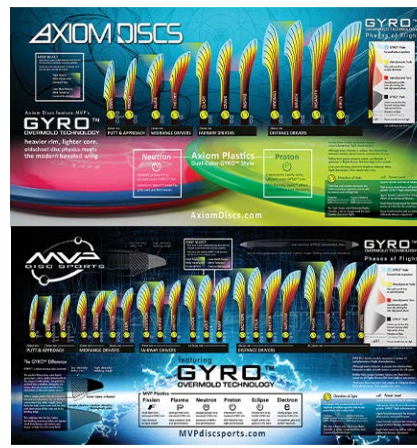

Free with 300-disc orders

- A. MVP "Plastics Technology" Banner- 2'x6'
- B. Axiom "Renaissance" Banner- 2'x6'
- C. MVP Banner- 2'x6'
- D. MVP "Electrify" Banner -2'x4'
- E. Axiom "Geometry" Banner 2'x4'

A full lineup of banners featuring MVP & Axiom Discs brands. Perfect for any shop or superfan! Featuring new Plastics Technology, Axiom Renaissance banners.

Posters

\$19.95

MVP and Axiom Flight System Posters 12" x 24" Lineup