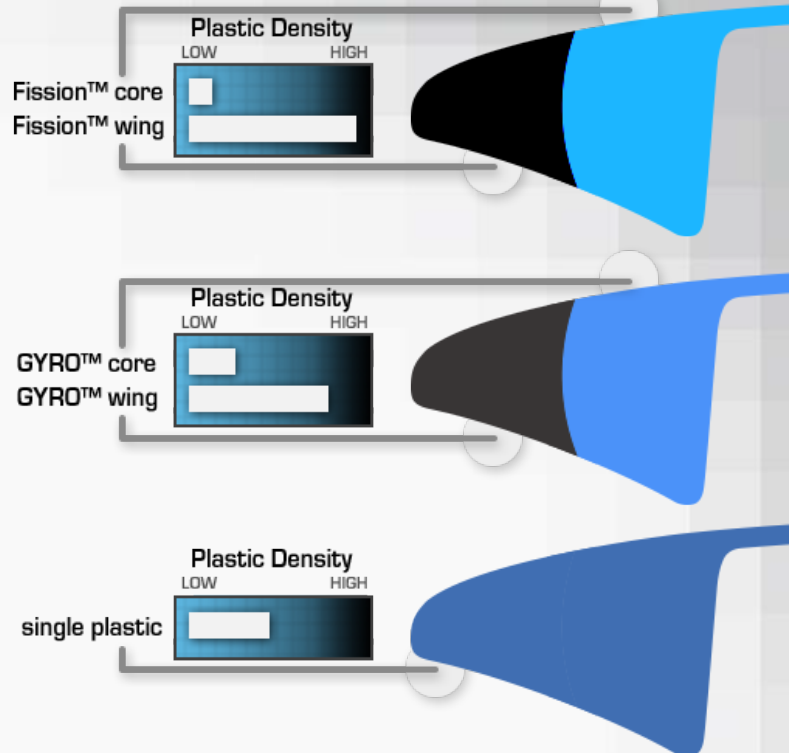

the RIM

The GYRO™ rim adds weight to this outside edge, which then increases rotational inertia.

the ADVANTAGE

With optimized gyroscopic properties, the aerodynamic phases of flight are prolonged, yielding longer lines.

the DIFFERENCE

Conventional golf discs focus bulky mass on the inner rim, but our light inner rim allows that weight to be shifted outward, for unprecedented focus at the outer rim.

GYRO™

Phases of Flight

- GYRO™ Fade
Forward fade at spindown
- Aerodynamic Fade
Disc pulls out of turn as spin decreases
- Aerodynamic Turn
Aerodynamic profile turns disc during the late high-speed phase
- GYRO™ Push
Inertia carries the disc forward during initial high-speed phase

MVP Flight Charts describe the flight of GYRO™ discs with variable lines according to power and direction of spin.

GYRO™ Technology : ReInventing the Look of Performance

FISSION™ MICROBUBBLE TECHNOLOGY

- Optimizes**
- Weight Distribution
 - Core:Rim Density Ratio
 - Total Disc Weight
 - Glide & Stability