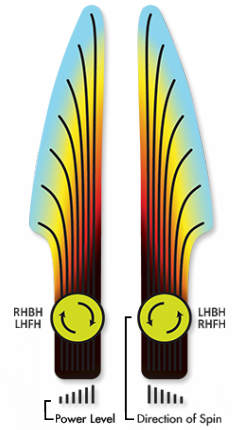

(N)eutron (P)roton (E)clipse

PLASMA

Ion

Stable-Overstable
11mm Putt & Approach

The Ion's beaded rim design makes it a straight to overstable flier. Power putters can use the Ion with confidence. It is capable of holding long powerful lines with a late subtle fade. This makes it a very versatile putter that can be used in all conditions..

Neutron Proton Eclipse
Electron PLASMA

Anode

Neutral-Stable
11mm Putt & Approach

Clean putting releases and straight flights make the Anode our most accurate putter. Long smooth hyzer and anhyzer lines are made easy with the Anode as an approach disc. Great glide contributes to its ability to adapt to any putting style.

Neutron Proton Eclipse
PLASMA

Atom

Straight-Stable
10mm Putt & Approach

The Atom is a straight flyer with enormous potential off the tee and on long approaches. Right off the shelf, the Atom has a neutral stability with just a bit of fade. Over time the Atom will wear in to an extremely straight and floaty putter. The Atom combines Electron baseline putter plastic with the extended flight phases of GYRO™ Overmold Technology, producing a tactile and controllable go-to putter.