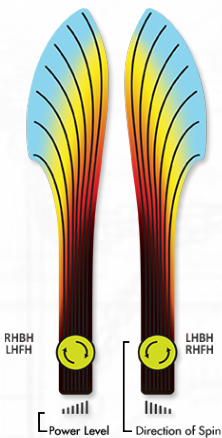

Inertia

Stable-Understable
20mm Distance Driver

The Inertia is the grand debut of our 20mm-wing distance driver class. This class of controllable distance drivers will all have a wide weight range from 155g to 175g. This allows for an unmatched GYRO™ Push to give throwers increased control in their distance drives. The Inertia's understable profile will allow high power throwers to achieve consistent hyzerflips that will carry far and accurately. Its Neutral flight for low power throwers will allow for reliably straight distance lines with accuracy.

Impulse

Understable
20mm Distance Driver

The Impulse completes our 20mm-wing distance driver class. This class of controllable distance drivers all have a wide weight range from 155g to 175g. This allows for an unmatched GYRO™ Push to give throwers increased control in their distance drives. The Impulse's understable profile will allow high power throwers to achieve controllable hyzerflips that will carry far and accurately. Its Neutral to Understable flight for even low power throwers will allow for reliably straight to turnover distance lines with accuracy.

Overstable 18.5mm Fairway Driver

Shock

The Shock is great for those long fairway lines on windy days. It has very little turn even for both high power throwers and headwinds. It will get the job done when it is too windy for the Volt to be your go to driver.