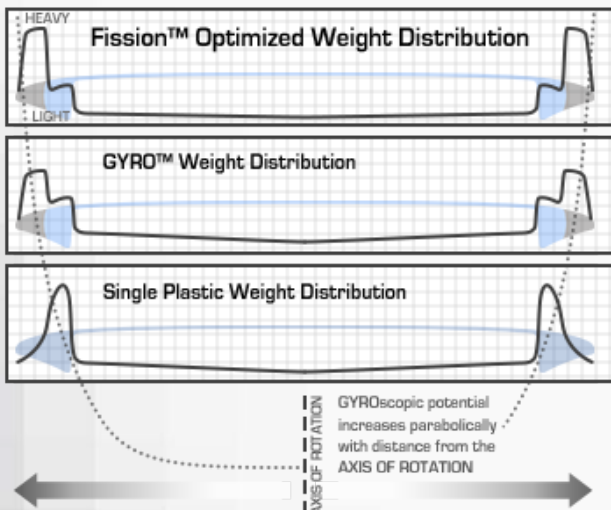

GYRO™ Technology : ReInventing the Look of Performance

FISSION™ MICROBUBBLE TECHNOLOGY

1. **Optimizes**
2. Weight Distribution
   - Core:Rim Density Ratio
   - Total Disc Weight
   - Glide & Stability