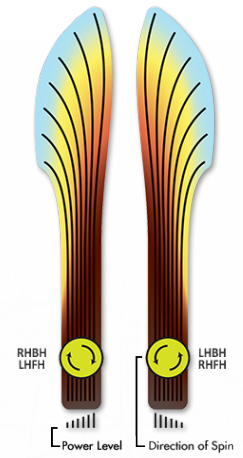

PLASMA

Resistor

Overstable
17mm Fairway Driver

The Resistor is part of a new slower family of fairway drivers with a more controllable speed. The combination of its flat overstable profile and GYRO™ technology allows it to resist turn and experience a strong reliable fade.

Servo

Stable-Overstable
17mm Fairway Driver

The Servo is part of a new class of fairway drivers with a lower power requirement and more controllable speed. Its extended GYRO™ Push yields a straighter lateral movement and immense glide with an effortless forward fade. Both high- and low-power throwers alike will achieve easy pinpoint accuracy with ultimate line control, making the Servo their go-to placement driver in the fairway.

Switch

Stable-Understable
17mm Fairway Driver

The Switch is part of a new class of fairway drivers with a lower power requirement and more controllable speed. Its extended GYRO™ Push and understable profile offers smooth controlled turnovers and a delayed minimal fade. This disc will excel with its ability to cruise for low power throwers. The controlled turnover in conjunction with minimal fade allows for superb accuracy in tight fairways.

Relay

Stable-Understable
16mm Fairway Driver

The Relay features a slim 16mm wing that feels extra chunky in the hand while still being our easiest to grip driver. While advanced and expert throwers will have a healthy flip and turn to carve with, beginner to average disc golfers will get a controllable straight flyer that doesn't need much power. The Relay's low speed demands make it the easiest MVP driver to throw for beginners, and the best all-around "powered-down" disc for experts.