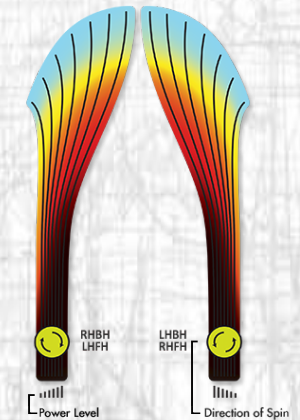

Tesla

Stable-Overstable
20mm Distance Driver

The Tesla's responsive design balances a subtle turn and reliable fade, while a pronounced glide and forward finish gain extra distance. The Tesla extends high power or headwind lines and has plenty of bite to fade back reliably and reduce lateral drift. The Tesla can be considered the big brother to our acclaimed Volt fairway driver. Choose the Tesla for long-range pinpoint accuracy.

Inertia

Stable-Understable
20mm Distance Driver

The Inertia is the grand debut of our 20mm-wing distance driver class. This class of controllable distance drivers will all have a wide weight range from 155g to 175g. This allows for an unmatched GYRO™ Push to give throwers increased control in their distance drives. The Inertia's understable profile will allow high power throwers to achieve consistent hyzerflips that will carry far and accurately. Its Neutral flight for low power throwers will allow for reliably straight distance lines with accuracy.

Impulse

Understable
20mm Distance Driver

The Impulse completes our 20mm-wing distance driver class. This class of controllable distance drivers all have a wide weight range from 155g to 175g. This allows for an unmatched GYRO™ Push to give throwers increased control in their distance drives. The Impulse's understable profile will allow high power throwers to achieve controllable hyzerflips that will carry far and accurately. Its Neutral to Understable flight for even low power throwers will allow for reliably straight to turnover distance lines with accuracy.