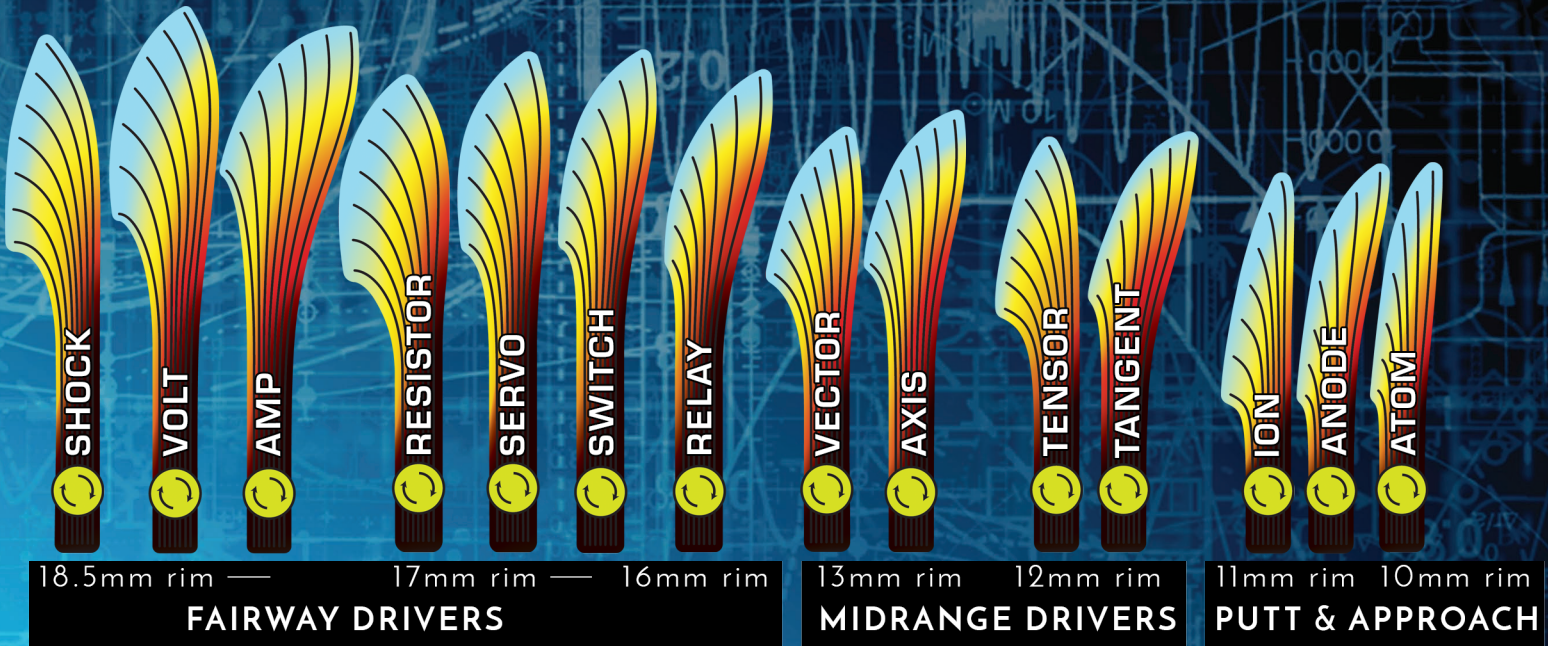

Direction of Spin

Clockwise and counter-clockwise disc rotations produce opposite side-to-side movements and ending fade.

Clockwise
RHBH Right-Hand Backhand
LHFH Left-Hand Forehand

Counter-clockwise
LHBH Left-Hand Backhand
RHFH Right-Hand Forehand

This chart only shows Clockwise flights. Consider a mirror image result for most Counter-Clockwise flights.