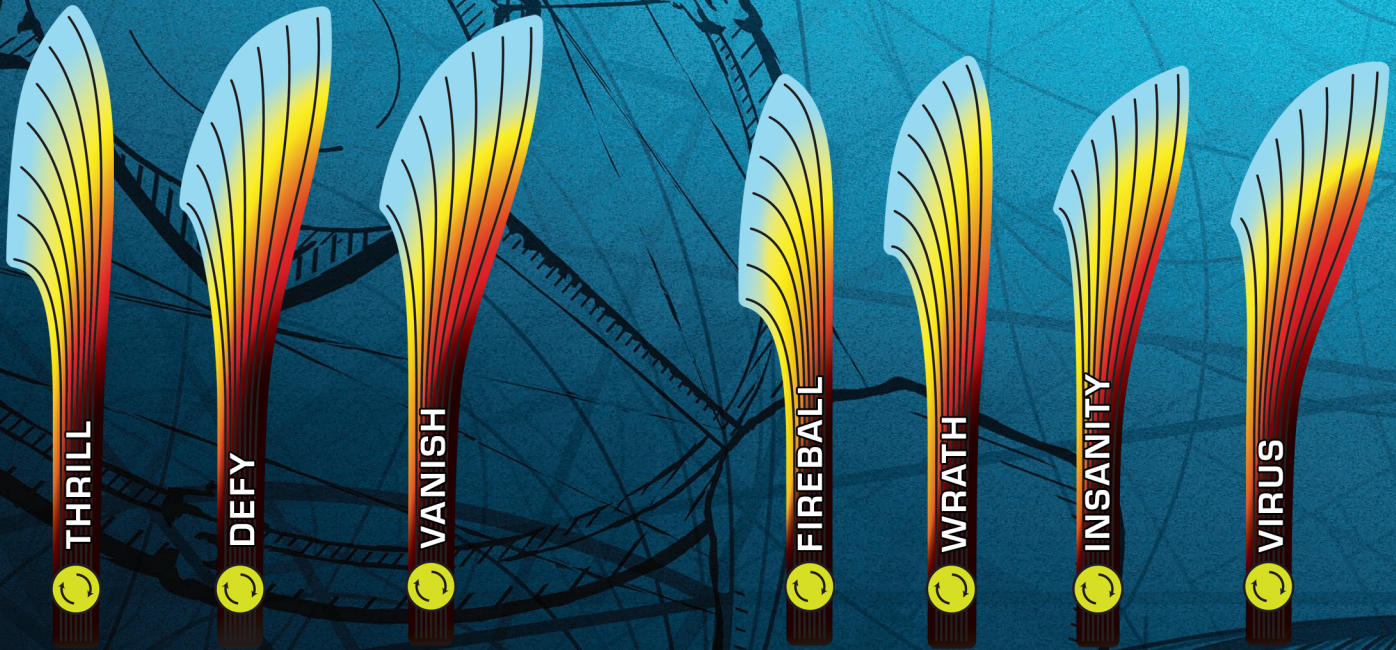

21.5mm rim

20mm rim

DISTANCE DRIVERS

Axiom Discs feature MVP's

GYRO™
OVERMOLD TECHNOLOGY

heavier rim, lighter core.
oldschool disc physics meets
the modern beveled wing