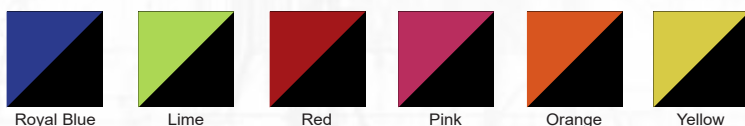

MVP Beaker Competition Bag

- Holds 12-15 discs (including 1-2 discs in front putter pocket depending on disc depth)
- Bold color fabric (lime, pink, red, or royal blue) with black accents
- Attachments available for included shoulder strap, or for MVP Back Straps
- Rigid padded bottom
- Insulated drink holder
- Screen printed accented MVP bar logo
- 2 Internal velcro dividers
- 4 Ball feet to keep off ground and extend the life of the bottom
- 1 Full size zippered side compartment (fits 2 discs)
- 1 Quick access side pouch
- Side slit pouch for score card and mini
- Adjustable shoulder strap included
- High quality materials and craftsmanship
- Protected with a Limited Lifetime Warranty