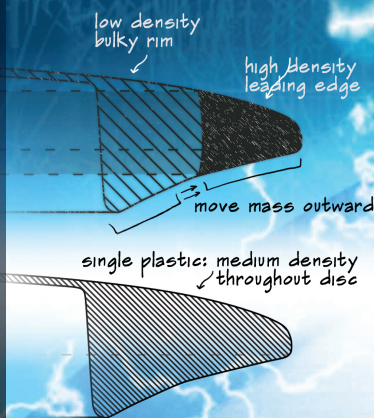

GYRO™

OVERMOLD TECHNOLOGY

23mm rim

21.5mm rim

20mm rim

DISTANCE DRIVERS

The GYRO™ Difference

GYRO™ is about moving mass outward.

The earliest flying discs were highly gyroscopic, with a bulky narrow rim at the edge of a thin plate. As golf discs evolved into a modern triangular rim shape, that gyroscopic potential has diminished as the bulk moves inward.

With a single plastic, the disc's mass is focused on its fat inner rim. A GYRO™ overmolded disc takes weight away from the bulky inner core and rim wall, and slams mass all the way out to the leading edge.

This stabilizes the disc for better line-holding accuracy, helps act against wind disturbance, and retains spin longer in flight for a forward finish.