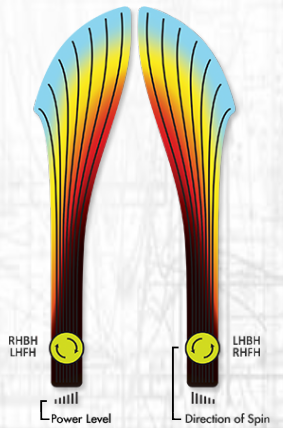

Neutron

Motion

Overstable
20mm Distance Driver

The Motion is designed to resist turnover from power or headwind during a long straight travel, followed by a reliable fade. Fans of the Resistor will appreciate the Motion's extended distance with familiar characteristics. While it serves as a utility driver for average-power throwers, high-power throwers will find a trustworthy straight-to-overstable distance workhorse. Forehand throwers will find its overstability especially useful for torque resistance.

Tesla

Stable-Overstable
20mm Distance Driver

The Tesla's responsive design balances a subtle turn and reliable fade, while a pronounced glide and forward finish gain extra distance. The Tesla extends high power or headwind lines and has plenty of bite to fade back reliably and reduce lateral drift. The Tesla can be considered the big brother to our acclaimed Volt fairway driver. Choose the Tesla for long-range pinpoint accuracy.

Inertia

Stable-Understable
20mm Distance Driver

The Inertia is the grand debut of our 20mm-wing distance driver class. This class of controllable distance drivers will all have a wide weight range from 155g to 175g. This allows for an unmatched GYRO™ Push to give throwers increased control in their distance drives. The Inertia's understable profile will allow high power throwers to achieve consistent hyzerflips that will carry far and accurately. Its Neutral flight for low power throwers will allow for reliably straight distance lines with accuracy.