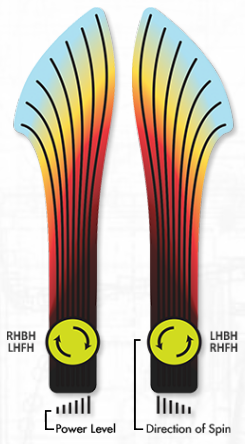

Neutron Proton Eclipse
PLASMA

Atom

Straight-Stable
10mm Putt & Approach

The Atom is a straight flyer with enormous potential off the tee and on long approaches. Right off the shelf, the Atom has a neutral stability with just a bit of fade. Over time the Atom will wear in to an extremely straight and floaty putter. The Atom combines Electron baseline putter plastic with the extended flight phases of GYRO™ Overmold Technology, producing a tactile and controllable go-to putter.

Electron

Straight-Stable
Mini Disc

Nano

The Nano is a mini disc suitable for playing mini disc golf or as a marker in competitive disc golf. It bears the same premium quality, aesthetics, and high production standards as our golf discs in half the diameter. Mark your lie in style, and reinforce that all-important confidence in your plastic. For those who enjoy throwing mini discs, the Nano has a versatile straight-stable flight that can be used for low-power indoor throws as well as high-power outdoor throws. The Nano is a must-have for every MVP thrower.

(N)eutron (P)roton (E)clipse
PLASMA

Straight-Stable
Mini Disc

Icon

The Icon's wing is designed to fly slightly more understable than the MVP Nano mini disc. The Icon is perfect for indoor play, mini games, and of course marking your lie with style.