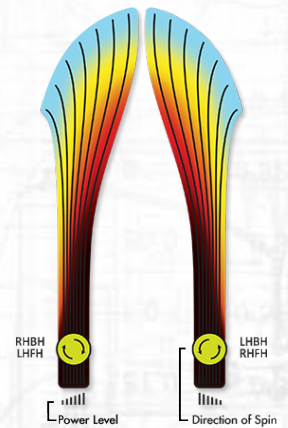

Neutron Proton Eclipse
Electron PLASMA

Anode

Neutral-Stable
11mm Putt & Approach

Clean putting releases and straight flights make the Anode our most accurate putter. Long smooth hyzer and anhyzer lines are made easy with the Anode as an approach disc. Great glide contributes to its ability to adapt to any putting style.

Neutron Proton Eclipse
PLASMA

Atom

Straight-Stable
10mm Putt & Approach

The Atom is a straight flyer with enormous potential off the tee and on long approaches. Right off the shelf, the Atom has a neutral stability with just a bit of fade. Over time the Atom will wear in to an extremely straight and floaty putter. The Atom combines Electron baseline putter plastic with the extended flight phases of GYRO™ Overmold Technology, producing a tactile and controllable go-to putter.

Electron

Straight-Stable
Mini Disc

Nano

The Nano is a mini disc suitable for playing mini disc golf or as a marker in competitive disc golf. It bears the same premium quality, aesthetics, and high production standards as our golf discs in half the diameter. Mark your lie in style, and reinforce that all-important confidence in your plastic. For those who enjoy throwing mini discs, the Nano has a versatile straight-stable flight that can be used for low-power indoor throws as well as high-power outdoor throws. The Nano is a must-have for every MVP thrower.