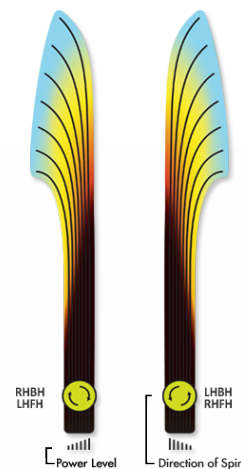

This stabilizes the disc for better line-holding accuracy, helps act against wind disturbance, and retains spin longer in flight for a forward finish.

Direction of Spin

Clockwise and counter-clockwise disc rotations produce opposite side-to-side movements and ending fade.

Clockwise
 RHBH Right-Hand Backhand
 LHFH Left-Hand Forehand

Counter-clockwise
 LHBH Left-Hand Backhand
 RHFH Right-Hand Forehand

This chart only shows Clockwise flights. Consider a mirror image result for most Counter-Clockwise flights.

Energy

Overstable
23mm Distance Driver

The Energy is our fastest and most power- and turn-resistant distance driver. Power throwers will be able to unleash their arms into the wind with confidence given the Energy's speed and overstability. Average to low powered players may not get the same distance potential with Energy as other 23mm or 21.5mm drivers, but Energy can function as a utility disc for skips or overhands when underpowered.

Nitro

Stable-Overstable
23mm Distance Driver

The MVP Nitro is a stable-overstable distance driver from the new high speed 23mm class. Nitro falls in the general stability lineage of Servo, Volt, Tesla, and Photon, with a turn-resistant profile that covers ground and guarantees a fade finish. Average throwers may need lighter weights or headwinds to achieve what little turn is offered by Nitro, while power throwers will find a workable and responsive shallow turn.