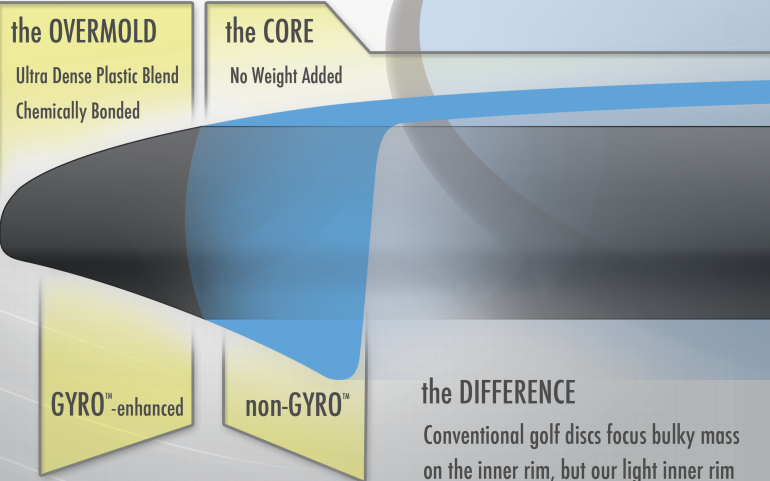

XION

PUTT / APPROACH

Electron
plastic

Electron
SOFT plastic

also available in:

the Science of GYRO™

the EDGE

The disc's leading nose tip is narrow, but also furthest away from the center of rotation.

the RIM

The GYRO™ rim adds weight to this outside edge, which then increases rotational inertia.

the ADVANTAGE

With optimized gyroscopic properties, the aerodynamic phases of flight are prolonged, yielding longer lines.