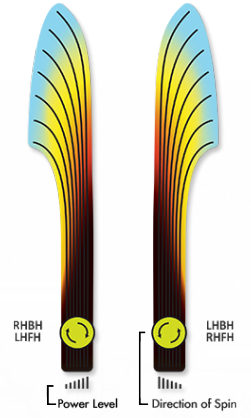

Neutron Proton PLASMA

Understable
21.5mm Distance Driver

Orbital

The Orbital is designed as the most understable driver in the acclaimed 21.5mm Distance class. Fans of the Wave, Inertia, and Impulse will find a familiar highly responsive character in the Orbital, as it can be manipulated onto a variety of lines relative to power level and release angles. Smooth throwers and those with modest driver power will maximize straight distance flights best with the Orbital. Power throwers will discover a range of roller, sky turn, and low ceiling finesse lines

Neutron

Motion

Overstable
20mm Distance Driver

The Motion is designed to resist turnover from power or headwind during a long straight travel, followed by a reliable fade. Fans of the Resistor will appreciate the Motion's extended distance with familiar characteristics. While it serves as a utility driver for average-power throwers, high-power throwers will find a trustworthy straight-to-overstable distance workhorse. Forehand throwers will find its overstability especially useful for torque resistance.

Tesla

Stable-Overstable
20mm Distance Driver

The Tesla's responsive design balances a subtle turn and reliable fade, while a pronounced glide and forward finish gain extra distance. The Tesla extends high power or headwind lines and has plenty of bite to fade back reliably and reduce lateral drift. The Tesla can be considered the big brother to our acclaimed Volt fairway driver. Choose the Tesla for long-range pinpoint accuracy.