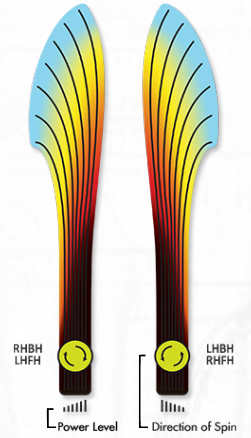

Neutron Proton PLASMA

Understable
21.5mm Distance Driver

Orbital

The Orbital is designed as the most understable driver in the acclaimed 21.5mm Distance class. Fans of the Wave, Inertia, and Impulse will find a familiar highly responsive character in the Orbital, as it can be manipulated onto a variety of lines relative to power level and release angles. Smooth throwers and those with modest driver power will maximize straight distance flights best with the Orbital. Power throwers will discover a range of roller, sky turn, and low ceiling finesse lines

Neutron

Motion

Overstable
20mm Distance Driver

The Motion is designed to resist turnover from power or headwind during a long straight travel, followed by a reliable fade. Fans of the Resistor will appreciate the Motion's extended distance with familiar characteristics. While it serves as a utility driver for average-power throwers, high-power throwers will find a trustworthy straight-to-overstable distance workhorse. Forehand throwers will find its overstability especially useful for torque resistance.

Tesla

Stable-Overstable
20mm Distance Driver

The Tesla's responsive design balances a subtle turn and reliable fade, while a pronounced glide and forward finish gain extra distance. The Tesla extends high power or headwind lines and has plenty of bite to fade back reliably and reduce lateral drift. The Tesla can be considered the big brother to our acclaimed Volt fairway driver. Choose the Tesla for long-range pinpoint accuracy.