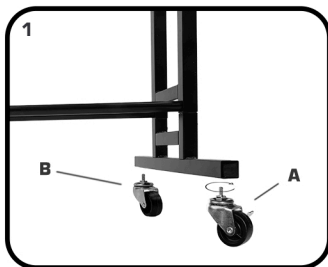

CASTERS

// FOR DISC STATION® STORAGE RACK

PARTS LIST

A - CASTERS W/ BRAKE (X2)

B - CASTERS (X2)

CAUTION:

NEVER ATTEMPT ASSEMBLY WHEN DISC STATION® RACK IS FULL.
THIS PRODUCT SHOULD ONLY BE USED TO SUPPORT THE WEIGHT OF THE DISC STATION® AND INTENDED PRODUCTS.
IT SHOULD NOT BE USED IN APPLICATIONS OTHER THAN THE DISC STATION® OR OTHER DISC RACK PRODUCTS.
THIS PRODUCT SHOULD ALWAYS BE ASSEMBLED AND USED UNDER ADULT SUPERVISION.
FOR SUPPORT, CONTACT: MVP@MVPDISCSPORTS.COM | 844-MVP-DISC (687-3472) | 6599 EUCLID ST, MARLETTE, MI 48453