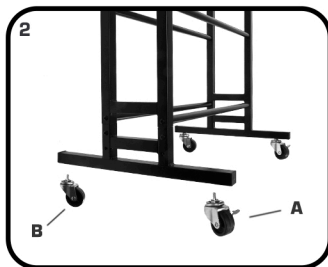

CASTERS

// FOR DISC STATION® STORAGE RACK

PARTS LIST

A - CASTERS W/ BRAKE (X2)

B - CASTERS (X2)

CAUTION:

NEVER ATTEMPT ASSEMBLY WHEN DISC STATION® RACK IS FULL.
THIS PRODUCT SHOULD ONLY BE USED TO SUPPORT THE WEIGHT OF THE DISC STATION® AND INTENDED PRODUCTS.
IT SHOULD NOT BE USED IN APPLICATIONS OTHER THAN THE DISC STATION® OR OTHER DISC RACK PRODUCTS.
THIS PRODUCT SHOULD ALWAYS BE ASSEMBLED AND USED UNDER ADULT SUPERVISION.
FOR SUPPORT, CONTACT: MVP@MVPDISCSPORTS.COM | 844-MVP-DISC (687-3472) | 6599 EUCLID ST, MARLETTE, MI 48453