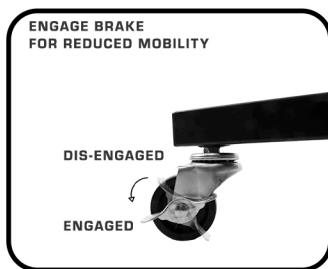

CASTERS

// FOR DISC STATION® STORAGE RACK

PARTS LIST

A - CASTERS W/ BRAKE (X2)

B - CASTERS (X2)

CAUTION:

NEVER ATTEMPT ASSEMBLY WHEN DISC STATION® RACK IS FULL.
THIS PRODUCT SHOULD ONLY BE USED TO SUPPORT THE WEIGHT OF THE DISC STATION® AND INTENDED PRODUCTS.
IT SHOULD NOT BE USED IN APPLICATIONS OTHER THAN THE DISC STATION® OR OTHER DISC RACK PRODUCTS.
THIS PRODUCT SHOULD ALWAYS BE ASSEMBLED AND USED UNDER ADULT SUPERVISION.
FOR SUPPORT, CONTACT: MVP@MVPDISCSPORTS.COM | 844-MVP-DISC (687-3472) | 6599 EUCLID ST, MARLETTE, MI 48453