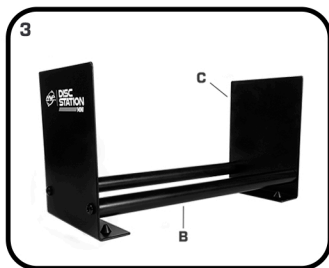

**THIS PRODUCT SHOULD ALWAYS
BE ASSEMBLED AND USED
UNDER ADULT SUPERVISION**

**PLEASE CONTACT MVP DISC SPORTS
FOR ASSEMBLY ASSISTANCE**