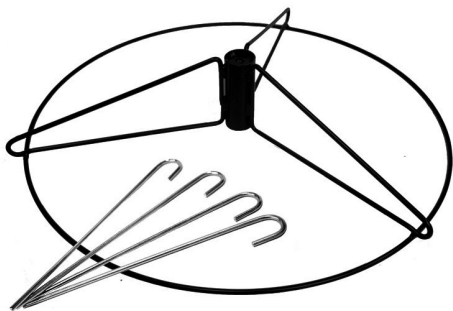

## DISC GOLF BASKET SERIES

At it's core, MVP Disc Sports strives to bring technology to disc golf. With baskets specifically engineered for serious disc golfers; MVP will give you the tools you need to take your game to the next level.

See our full lineup of golf discs and accessories at:  
[www.mvpsports.com](http://www.mvpsports.com)

PRO UPPER POLE

PRO LOWER POLE

PRO TOP CAP

PRO BASE

PRO CAGE

PRO CHAIN RACK

## INSTALLATION

- STEP 1** Thread LOWER POLE into BASE as shown in Fig A.
- STEP 2** Place CAGE then thread UPPER POLE into LOWER POLE as shown in Fig B.
- STEP 3** Lower CHAIN RACK as shown in Fig C. Check that both rings are around the UPPER POLE.
- STEP 4** Thread TOP CAP into UPPER POLE as shown in Fig. C