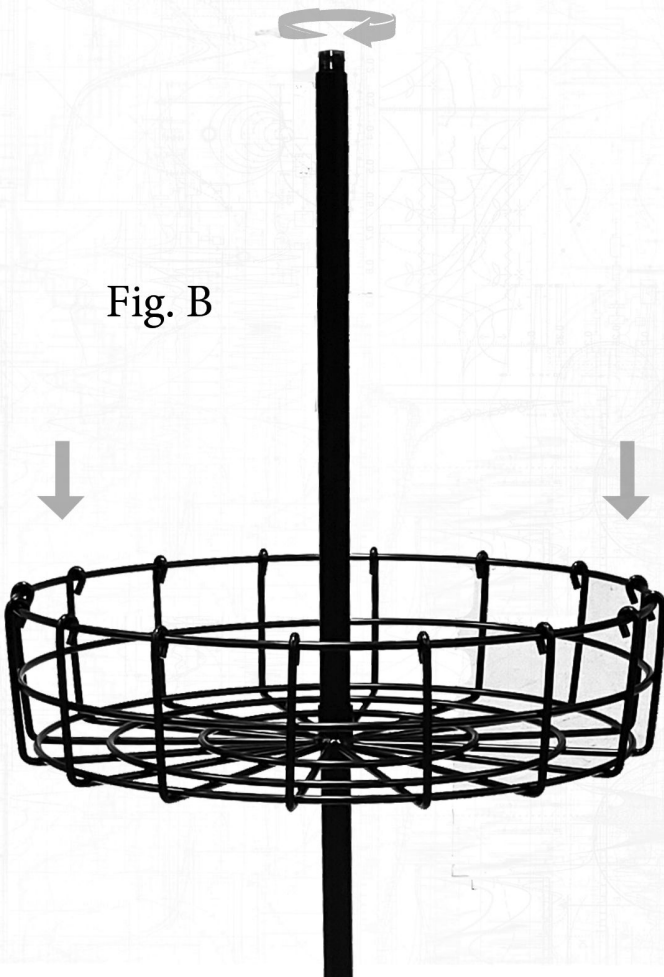

INSTALLATION

- STEP 1 Thread LOWER POLE into BASE as shown in Fig A.
- STEP 2 Place CAGE then thread UPPER POLE into LOWER POLE as shown in Fig B.
- STEP 3 Lower CHAIN RACK as shown in Fig C. Check that both rings are around the UPPER POLE.
- STEP 4 Rotate CHAIN RACK clockwise to thread into UPPER POLE as shown in Fig C. If resistance occurs, do not tighten.

Be sure to tighten all pieces securely -
DO NOT OVERTIGHTEN

Fig. A

Fig. B

Fig. C