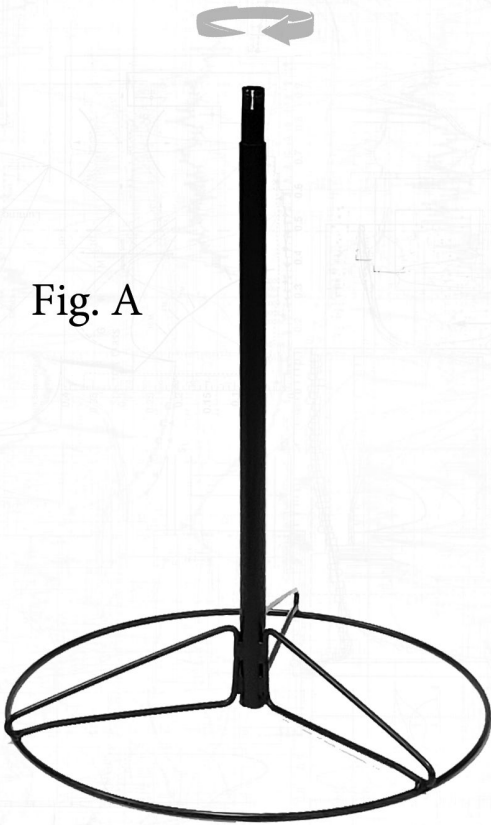

INSTALLATION

- STEP 1 Thread LOWER POLE into BASE as shown in Fig A.
- STEP 2 Place CAGE then thread UPPER POLE into LOWER POLE as shown in Fig B.
- STEP 3 Lower CHAIN RACK as shown in Fig C. Check that both rings are around the UPPER POLE.
- STEP 4 Rotate CHAIN RACK clockwise to thread into UPPER POLE as shown in Fig C. If resistance occurs, do not tighten.

Be sure to tighten all pieces securely -
DO NOT OVERTIGHTEN

Fig. A

Fig. B

Fig. C