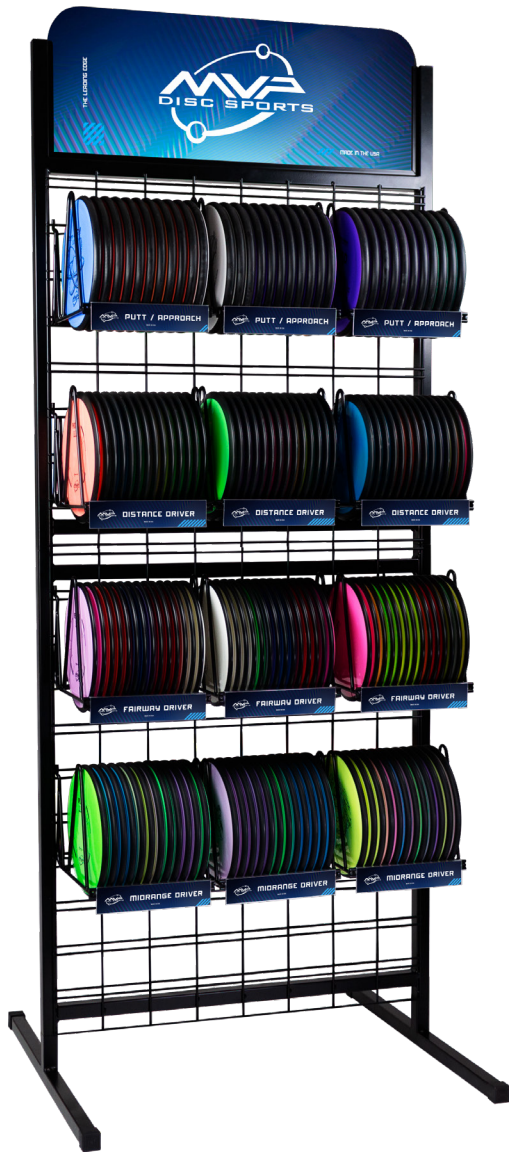

Retail Display Rack

* Discs Not Included

Parts List

- A - Bottom Footing (x2)
- B - Bottom Grid (x1)
- C - Top Grid (x1)
- D - Display Header (x1)
- E - Display Holder (x12)
- F - Assembly Screws (x8)
- G - Placard Holder (x12)
- H - Wall Mount Bracket (x4)
- I - Wall Mount Screws (x8)